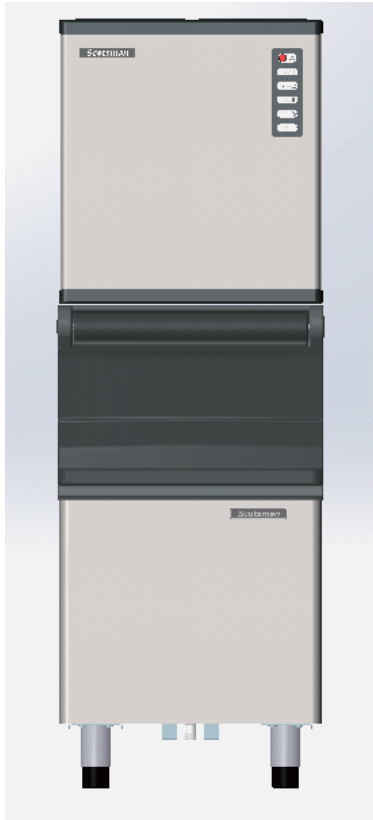

# NW508

仅供市场测试  
FOR FIELD TEST

NW308

NW458

NW508

NW608

NW808

NW1008

## NW 系列外置储冰箱方冰制冰机 NW Series Modular Cube Ice Maker

NW508 配NB193  
NW508 on NB193

垂直蒸发器制冰系统  
Vertical Cube System

T304不锈钢面板 22英寸宽  
T304 Stainless Steel Panels  
22 inch width

人性化的空气滤网  
Proximity Condenser Air Filter

自动报警指示灯  
Auto-alert Indicator Lights

可顶部出风 (背进侧出为标配, 背进顶出为选配)  
Top Air flow (Back side in ; Left side out for standard  
and top side out for option)